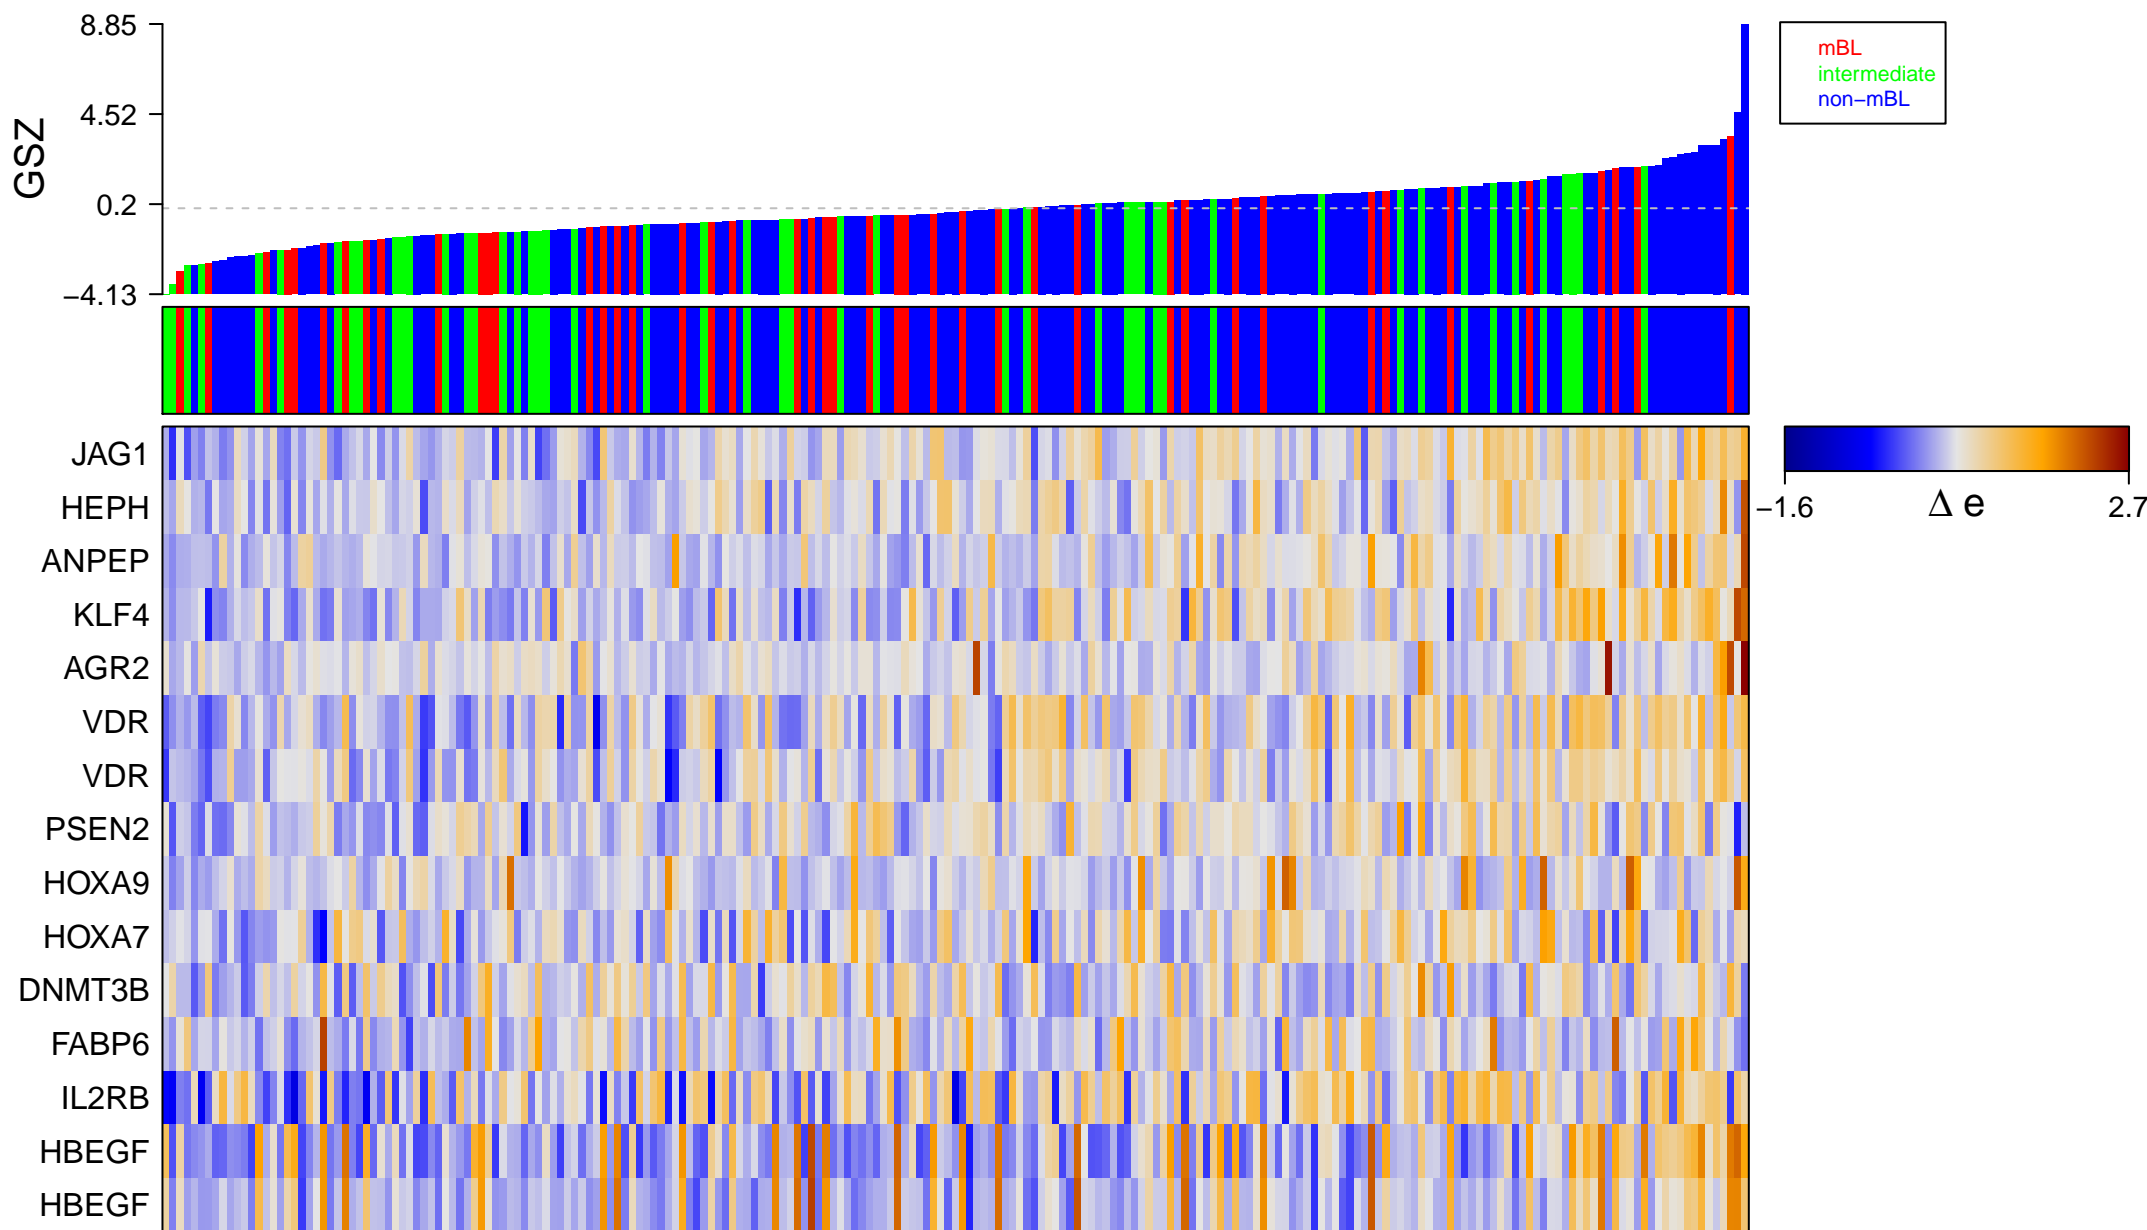

LIU_CD_X2_TARGETS_UP

LIU_CDX2_TARGETS_UP

■ on
■ -
□ off

LIU_CD_X2_TARGETS_UP