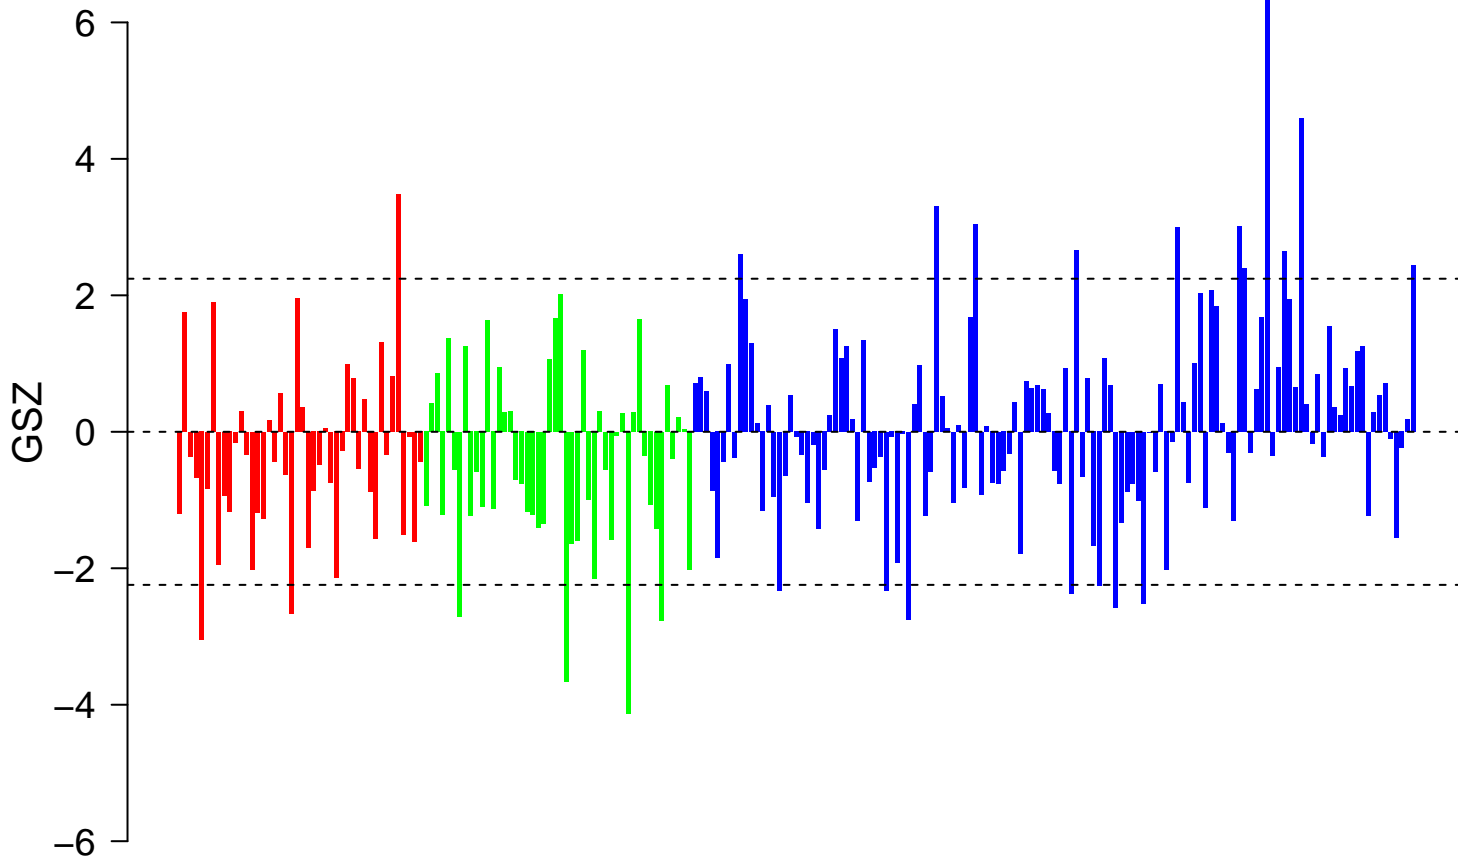

LIU_CD_X2_TARGETS_UP

LIU_CDX2_TARGETS_UP

■ on
■ -
□ off

LIU_CD_X2_TARGETS_UP